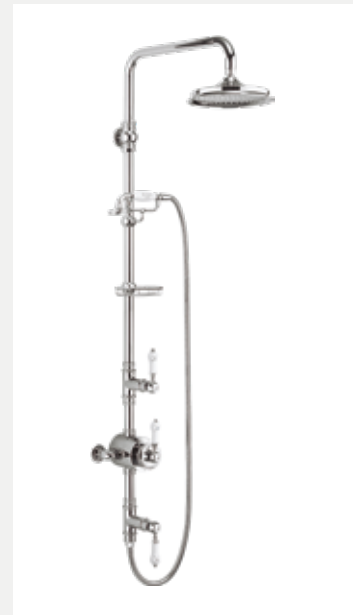

Thermostatic dual function brass valve with two independent on / off controls and central temperature control

Traditional brass body, Claremont handle with ceramic lever

Fixed cradle, 1500mm shower hose and handset with ceramic handle

28mm diameter vertical brass shower riser

450mm adjustable fixed shower arm

Soap basket

6", 9", 12" AirBurst shower head

White Ceramic

BF3S+V16	£1,518
BF3S+V17	£1,598
BF3S+V60	£1,648