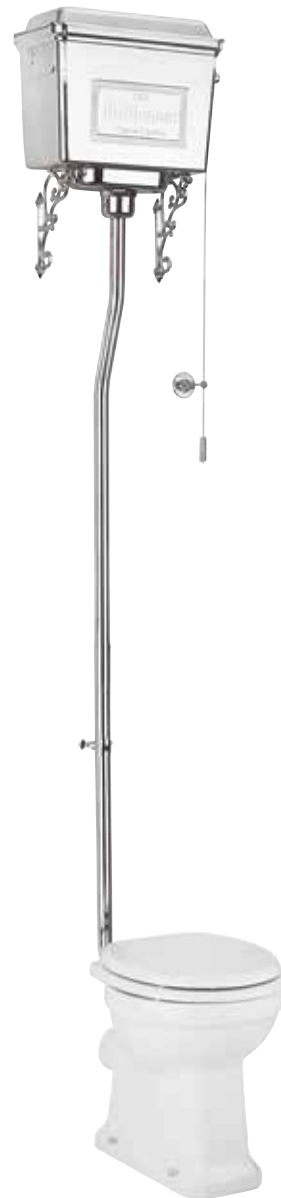

CHROME CISTERNS

For an additional lustrous finish, select the chrome cistern for low, medium and high level WCs. These work beautifully when paired with basins on chrome washstands, baths with chrome feet or the all new Balthazar bath with its stunning stainless steel finish. See page 36 or 134.

Standard low level WC with 440 chrome cistern

W: 440 D: 740 H: 960-1130

Pan: P2	£149
Lever Cistern: T71 CHR	£749
Flush Pipe: T31 CHR	£79

Complete price: £977

Optional brackets T32 CHR see page 194

Standard medium level WC with 440 chrome cistern

W: 440 D: 730 H: 1340-1425

Pan: P5	£149
Lever Cistern: T71 CHR	£749
Flush Pipe: T33 CHR	£229

Complete price: £1,127

Standard high level WC with 440 chrome cistern

W: 440 D: 670 H: 2320-2400

Pan: P2	£149
Lever Cistern: T70 CHR	£749
Flush Pipe: T30 CHR	£239

Complete price T70 CHR: £1,137