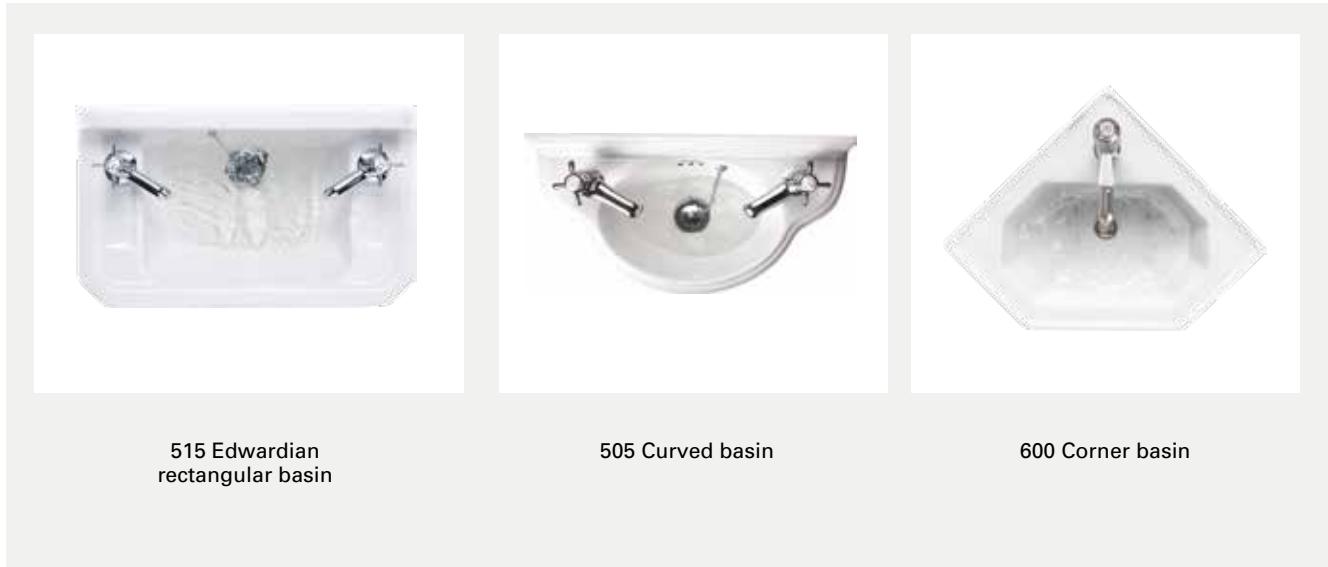

**OPT FOR A TALLER BASIN INSTALLATION**

Size	Regal chrome washstand
650 x 575	T49A CHR+T62 £438

Regal chrome washstand

870mm

**ONE, TWO, OR THREE TAP HOLE**

Select the brassware look you prefer with a choice of 1, 2 or 3 tap hole basins. Simply add 1TH, 2TH or 3TH to the end of your desired basin code. See page 152 to choose your corresponding brassware.

**UPSTANDS**

Your Georgian marble basin comes with rear and side upstands so you can tailor to your preferred look.

\*Marble basins are available with no tap hole, 1 tap hole, 2 tap hole or 3 tap hole. To order the correct basin configuration simply replace '\*' with 0TH, 1TH, 2TH or 3TH. Marble upstands can be installed with rear and side upstands, rear upstand only or no upstand.

# CLOAKROOM BASINS

Select your basin shape

515 Edwardian rectangular basin

505 Curved basin

600 Corner basin

**515 Edwardian rectangular basin with chrome washstand**

W: 515 D: 308 H: 825

Basin: B8\*                    £119  
 Washstand: T21A CHR   £369  
 Complete price:            £488