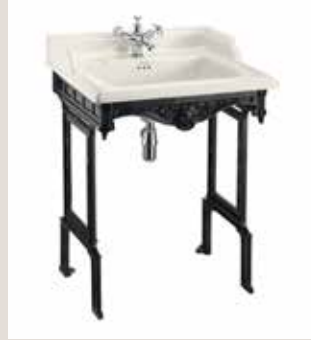

MEDICI CLASSIC RECTANGULAR BASINS