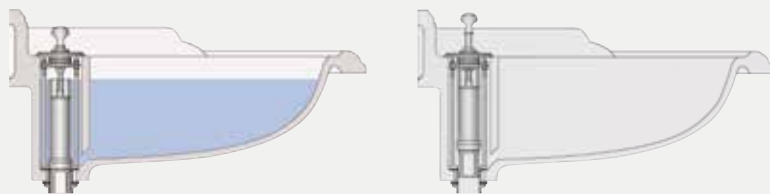

INVISIBLE OVERFLOW WASTE

Available with the Classic collection as a two tap hole configuration

The benefit of invisible overflow is that the ceramic of the beautiful basins is un-interrupted with no requirement for a plug or external waste. Simply pull the lever to drain water. Pair with the elegant and beautiful Arch basin mixer allowing you to mix hot and cold water.