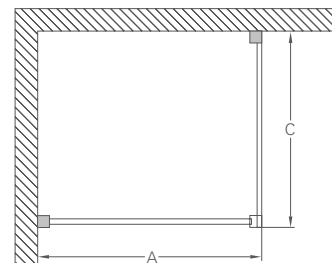

HINGED DOORS & SIDE PANELS

Size*	Adjustment min-max	Enclosure code	Enclosure price	Tray code	Tray price	Complete price
760 x 760	730 - 750	BU11 (C19 + C12)	£848	Z1159	£98	£946
760 x 900	730 - 750 870 - 890	BU12 (C19 + C14)	£878	Z1163	£125	£1,003
800 x 800	770 - 790	BU13 (C20 + C13)	£908	Z1160	£111	£1,019
800 x 900	770 - 790 870 - 890	BU14 (C20 + C14)	£928	Z1164	£128	£1,056
900 x 760	730 - 750 870 - 890	BU15 (C21 + C12)	£948	Z1163	£125	£1,073
900 x 800	770 - 790 870 - 890	BU16 (C21 + C13)	£958	Z1164	£128	£1,086
900 x 900	870 - 900	BU17 (C21 + C14)	£978	Z1161	£121	£1,099

*This indicates depth of matching tray size available for use in a recessed installation. All enclosures are 1950mm high and adjustable up to 20mm from each wall.

All shower posts are constructed from aluminium and can be installed with or without chrome ball header. Safety glass is 8mm thick and 3M™ easy clean coating.

Shower tray prices exclude waste
Code: Z1205 Price: £10