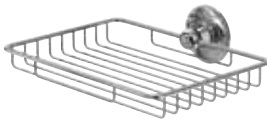

Sponge basket
W: 220 L: 180 H: 60
Code: A15 CHR   £79