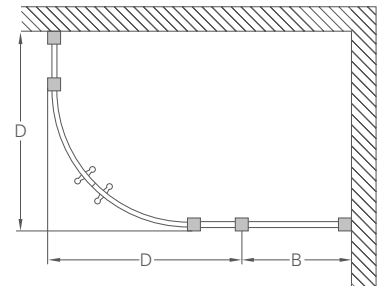

Left hand

Size*	Adjustment min-max	Enclosure code	Enclosure price	Tray code	Tray price	Complete price
800 x 1000 Left hand	730 - 790 970 - 990	BU41 (C22 + C15)	£1,108	Z1199	£134	£1,242
800 x 1000 Right hand	770 - 790 970 - 990	BU41 (C22 + C15)	£1,108	Z1200	£134	£1,242
800 x 1200 Left hand	770 - 790 1170 - 1190	BU91 (C22 + C17)	£1,188	Z1201	£162	£1,350
800 x 1200 Right hand	770 - 790 1170 - 1190	BU91 (C22 + C17)	£1,188	Z1202	£162	£1,350
900 x 1200 Left hand	870 - 890 1170 - 1190	BU42 (C23 + C16)	£1,158	Z1203	£167	£1,325
900 x 1200 Right hand	870 - 890 1170 - 1190	BU42 (C23 + C16)	£1,158	Z1204	£167	£1,325

*This indicates depth of matching tray size available for use in a recessed installation. All enclosures are 1950mm high and adjustable up to 20mm from each wall.

All shower posts are constructed from aluminium and can be installed with or without chrome ball header. Safety glass is 8mm thick and 3M™ easy clean coating.

Shower tray prices exclude waste
Code: Z1205 Price: £10