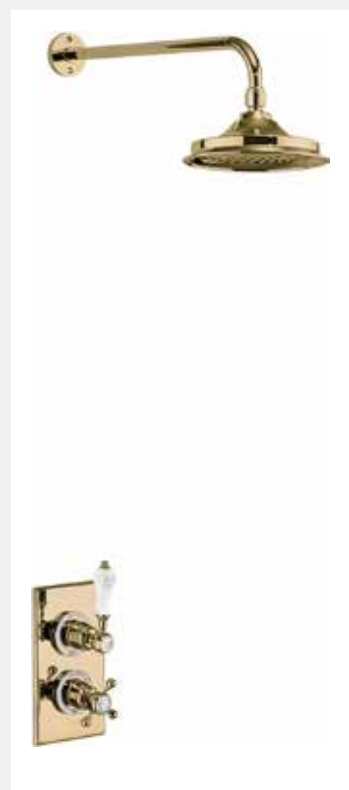

TRENT - GOLD

Concealed thermostatic showers

Thermostatic single function brass valve with independent temperature control

Traditional brass faceplate and Claremont handle with ceramic lever

390mm adjustable fixed shower arm

9" AirBurst shower head

White Ceramic
TF1S GOLD+V17   £798