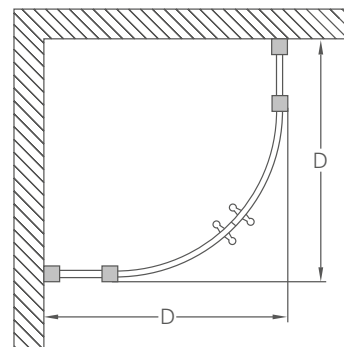

QUADRANTS

Size*	Adjustment min-max	Enclosure code	Enclosure price	Tray code	Tray price	Complete price
800 x 800	770 - 790	BU39 (C22)	£889	Z1192	£115	£1,004
900 x 900	870 - 890	BU40 (C23)	£899	Z1193	£128	£1,027

*This indicates depth of matching tray size available for use in a recessed installation. All enclosures are 1950mm high and adjustable up to 20mm from each wall.

All shower posts are constructed from aluminium and can be installed with or without chrome ball header. Safety glass is 8mm thick and 3M™ easy clean coating.

Shower tray prices exclude waste
Code: Z1205 Price: £10