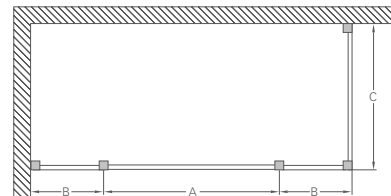

HINGED DOORS & SIDE PANELS

Size*	Adjustment min-max	Enclosure code	Enclosure price	Tray code	Tray price	Complete price
1000 x 760	730 - 750 970 - 990	BU19 (C20 + C15 + C12)	£1,117	Z1166	£130	£1,247
1000 x 800	770 - 790 970 - 990	BU20 (C20 + C15 + C13)	£1,127	Z1167	£132	£1,259
1000 x 900	870 - 890 970 - 990	BU21 (C20 + C15 + C14)	£1,147	Z1168	£134	£1,281
1100 x 760	730 - 750 1070 - 1090	BU23 (C20 + C16 + C12)	£1,157	Z1170	£183	£1,340
1100 x 800	770 - 790 1070 - 1090	BU24 (C20 + C16 + C13)	£1,167	Z1171	£180	£1,347
1100 x 900	870 - 890 1070 - 1090	BU25 (C20 + C16 + C14)	£1,187	Z1172	£180	£1,367
1200 x 760	730 - 750 1170 - 1190	BU27 (C20 + C17 + C12)	£1,197	Z1174	£160	£1,357
1200 x 800	770 - 790 1170 - 1190	BU28 (C20 + C17 + C13)	£1,207	Z1175	£160	£1,367
1200 x 900	870 - 890 1170 - 1190	BU29 (C20 + C17 + C14)	£1,227	Z1176	£165	£1,392
1400 x 800	770 - 790 1370 - 1390	BU30 (C20 + C16 + C16 + C13)	£1,426	Z1177	£225	£1,651
1400x 900	870 - 890 1370 - 1390	BU31 (C20 + C16 + C16 + C14)	£1,446	Z1178	£227	£1,673
1500 x 760	730 - 750 1470 - 1490	BU33 (C21 + C16 + C16 + C12)	£1,466	Z1180	£233	£1,699
1500 x 800	770 - 790 1470 - 1490	BU34 (C21 + C16 + C16 + C13)	£1,476	Z1181	£233	£1,709
1700 x 760	730 - 750 1670 - 1690	BU37 (C21 + C17+ C17 + C12)	£1,546	Z1184	£277	£1,823
1700 x 800	770 - 790 1670 - 1690	BU38 (C21 + C17+ C17 + C13)	£1,556	Z1185	£284	£1,840

*This indicates depth of matching tray size available for use in a recessed installation. All enclosures are 1950mm high and adjustable up to 20mm from each wall.

All shower posts are constructed from aluminium and can be installed with or without chrome ball header. Safety glass is 8mm thick and 3M™ easy clean coating.

Shower tray prices exclude waste
Code: Z1205 Price: £10