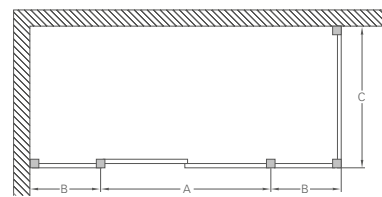

Sliding door with in line and side panel

SOFT-CLOSE SLIDING DOOR WITH SIDE PANEL

Size*	Adjustment min-max	Enclosure code	Enclosure price	Tray code	Tray price	Complete price
1100 x 760	730 - 750 1070 - 1090	BU75 (C6S + C12)	£1,048	Z1170	£183	£1,231
1100 x 800	770 - 790 1070 - 1090	BU76 (C6S + C13)	£1,058	Z1171	£180	£1,238
1100 x 900	870 - 890 1070 - 1090	BU77 (C6S + C14)	£1,078	Z1172	£180	£1,258
1200 x 760	730 - 750 1070 - 1090	BU79 (C7S + C12)	£1,098	Z1174	£160	£1,258
1200 x 800	770 - 790 1070 - 1090	BU80 (C7S + C13)	£1,108	Z1175	£160	£1,268
1200 x 900	870 - 890 1070 - 1090	BU81 (C7S + C14)	£1,128	Z1176	£165	£1,293
1400 x 800	770 - 790 1370 - 1390	BU82 (C8S + C13)	£1,238	Z1177	£225	£1,463
1400 x 900	870 - 890 1370 - 1390	BU83 (C8S + C14)	£1,258	Z1178	£227	£1,485

*This indicates depth of matching tray size available for use in a recessed installation. All enclosures are 1950mm high and adjustable up to 20mm from each wall.

All shower posts are constructed from aluminium and can be installed with or without chrome ball header. Safety glass is 8mm thick and 3M™ easy clean coating.

Shower tray prices exclude waste
Code: Z1205 Price: £10

SOFT-CLOSE SLIDING DOOR WITH IN LINE & SIDE PANEL

Size*	Adjustment min-max	Enclosure code	Enclosure price	Tray code	Tray price	Complete price
1500 x 760	730 - 750 1470 - 1490	BU85 (C7S + C16 + C12)	£1,357	Z1180	£233	£1,590
1500 x 800	770 - 790 1470 - 1490	BU86 (C7S + C16 + C13)	£1,367	Z1181	£233	£1,600
1700 x 760	730 - 750 1670 - 1690	BU89 (C8S + C16 + C12)	£1,487	Z1184	£277	£1,764
1700 x 800	770 - 790 1670 - 1690	BU90 (C8S + C16 + C13)	£1,497	Z1185	£284	£1,781