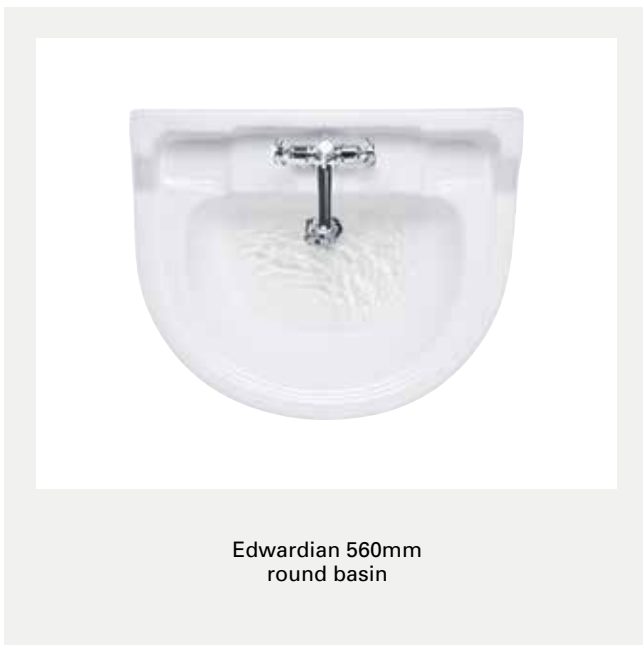

Edwardian 610mm rectangular basin shown with semi-pedestal

W: 610 D: 510

Basin: B5\*           £129  
 Pedestal: P8       £109  
 Complete price:   £238

### TOWEL RAILS

Add a towel rail to your basin.

**Rectangular**  
 560mm basin T1 CHR           £79  
 610mm basin T3 CHR           £89

**Round**  
 560mm basin T4 CHR           £119

## EDWARDIAN BASINS

Select your basin shape

**Edwardian 560mm round basin shown with standard pedestal**  
**W: 560 D: 470 H: 840**

Basin: B6*	£139
Pedestal: P1	£85
<b>Complete price:</b>	<b>£224</b>

**Edwardian 560mm round basin shown with chrome washstand**  
**W: 560 D: 470 H: 840**