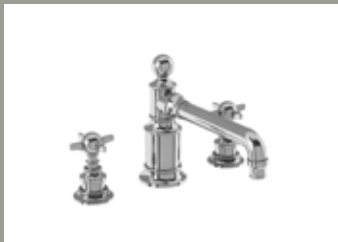

Chrome three hole basin mixer deck-mounted without pop up waste

W: 260 D: 219 H: 158

Crosshead: ACL15C £339
Chrome Lever: ABBL15C £339
White Lever: AWL15C £339
Black lever: ABL15C £339