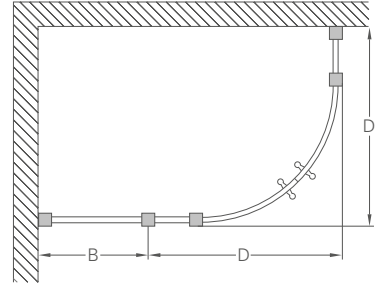

OFFSET QUADRANTS

Right hand