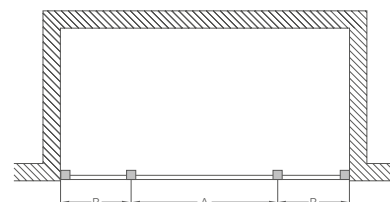

HINGED DOORS & SIDE PANELS

Size*	Adjustment min-max	Enclosure code	Enclosure price	Tray code	Tray price	Complete price
1000 x 700	960 - 1000	BU4 (C20 + C15)	£768	Z1165	£130	£898
1000 x 760	960 - 1000	BU4 (C20 + C15)	£768	Z1166	£130	£898
1000 x 800	960 - 1000	BU4 (C20 + C15)	£768	Z1167	£132	£900
1000 x 900	960 - 1000	BU4 (C20 + C15)	£768	Z1168	£134	£902
1000 x 1000	960 - 1000	BU4 (C20 + C15)	£768	Z1162	£159	£927
1100 x 700	1060 - 1100	BU5 (C20 + C16)	£808	Z1169	£181	£989
1100 x 760	1060 - 1100	BU5 (C20 + C16)	£808	Z1170	£183	£991
1100 x 800	1060 - 1100	BU5 (C20 + C16)	£808	Z1171	£180	£988
1100 x 900	1060 - 1100	BU5 (C20 + C16)	£808	Z1172	£180	£988
1200 x 700	1160 - 1200	BU6 (C20 + C17)	£848	Z1173	£180	£1,028
1200x 760	1160 - 1200	BU6 (C20 + C17)	£848	Z1174	£160	£1,008
1200 x 800	1160 - 1200	BU6 (C20 + C17)	£848	Z1175	£160	£1,008
1200 x 900	1160 - 1200	BU6 (C20 + C17)	£848	Z1176	£165	£1,013
1400 x 800	1360 - 1400	BU7 (C20 + C16 + C16)	£1,067	Z1177	£225	£1,292
1400 x 900	1360 - 1400	BU7 (C20 + C16 + C16)	£1,067	Z1178	£227	£1,294
1500 x 700	1460 - 1500	BU8 (C21 + C16 + C16)	£1,117	Z1179	£229	£1,346
1500 x 760	1460 - 1500	BU8 (C21 + C16 + C16)	£1,117	Z1180	£233	£1,350
1500 x 800	1460 - 1500	BU8 (C21 + C16 + C16)	£1,117	Z1181	£233	£1,350
1600 x 700	1560 - 1600	BU9 (C20 + C17 + C17)	£1,147	Z1182	£236	£1,383
1700 x 700	1560 - 1700	BU10 (C21 + C17 + C17)	£1,197	Z1183	£266	£1,463
1700 x 760	1660 - 1700	BU10 (C21 + C17 + C17)	£1,197	Z1184	£277	£1,474
1700 x 800	1660 - 1700	BU10 (C21 + C17 + C17)	£1,197	Z1185	£284	£1,481

*This indicates depth of matching tray size available for use in a recessed installation. All enclosures are 1950mm high and adjustable up to 20mm from each wall.

All shower posts are constructed from aluminium and can be installed with or without chrome ball header. Safety glass is 8mm thick and 3M™ easy clean coating.

Shower tray prices exclude waste
Code: Z1205 Price: £10