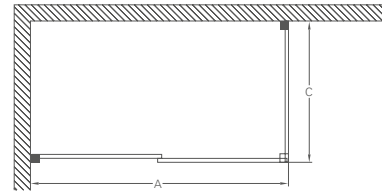

SLIDING DOORS WITH SIDE PANELS

Sliding door with side panel