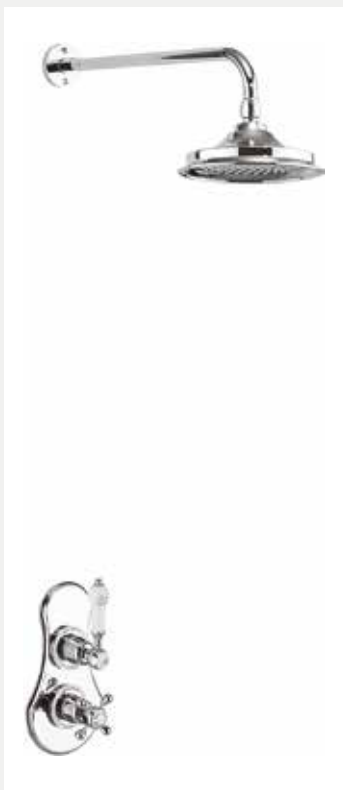

SEVERN

Concealed thermostatic showers

Thermostatic single function brass valve with independent temperature control

Traditional brass faceplate and Claremont handle with ceramic lever

390mm adjustable fixed shower arm

6", 9", 12" AirBurst shower head

White Ceramic

VF1S+V16	£518
VF1S+V17	£598
VF1S+V60	£648