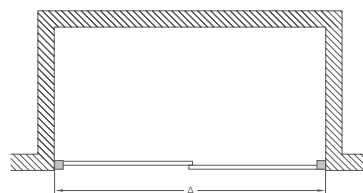

SLIDING DOORS

Sliding door