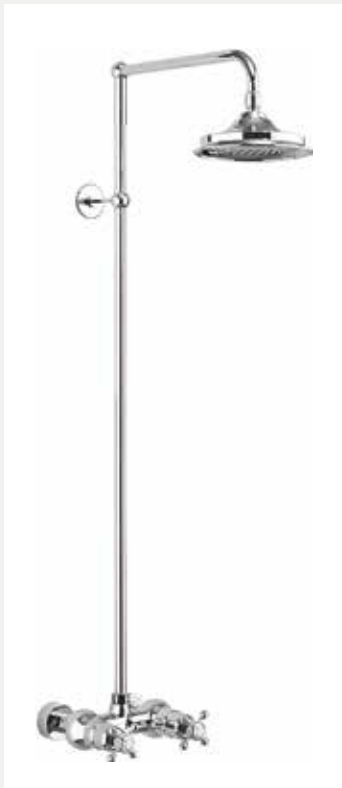

EDEN

Exposed thermostatic showers

Thermostatic single outlet twin control valve with independent on / off flow and temperature control
Traditional brass body and Claremont handle with ceramic indices
18mm diameter vertical brass shower riser
355mm adjustable swivel shower arm
6", 9", 12" AirBurst shower head

White Ceramic

BEF1S+V16	£638
BEF1S+V17	£718
BEF1S+V60	£768
BEF1S.EXT+V16	£707
BEF1S.EXT+V17	£787
BEF1S.EXT+V60	£837

Black Ceramic

BEF1S BLA+V16	£662
BEF1S BLA+V17	£742
BEF1S BLA+V60	£792
BEF1S.EXT BLA+V16	£731
BEF1S.EXT BLA+V17	£811
BEF1S.EXT BLA+V60	£861

Medici Ceramic

BEF1S MED+V16	£706
BEF1S MED+V17	£786
BEF1S MED+V60	£836