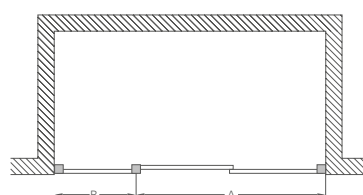

Sliding door with in line panel

SOFT-CLOSE SLIDING DOOR

Size*	Adjustment min-max	Enclosure code	Enclosure price	Tray code	Tray price	Complete price
1100 x 700	1070 - 1090	BU68 (C6S)	£699	Z1169	£181	£880
1100 x 760	1070 - 1090	BU68 (C6S)	£699	Z1170	£183	£882
1100 x 800	1070 - 1090	BU68 (C6S)	£699	Z1171	£180	£879
1100 x 900	1070 - 1090	BU68 (C6S)	£699	Z1172	£180	£879
1200 x 700	1170 - 1190	BU69 (C7S)	£749	Z1173	£180	£929
1200 x 760	1170 - 1190	BU69 (C7S)	£749	Z1174	£160	£909
1200 x 800	1170 - 1190	BU69 (C7S)	£749	Z1175	£160	£909
1200 x 900	1170 - 1190	BU69 (C7S)	£749	Z1176	£165	£914
1400 x 800	1370 - 1390	BU70 (C8S)	£879	Z1177	£225	£1,104
1400 x 800	1370 - 1390	BU70 (C8S)	£879	Z1178	£227	£1,106

*This indicates depth of matching tray size available for use in a recessed installation. All enclosures are 1950mm high and adjustable up to 20mm from each wall.

All shower posts are constructed from aluminium and can be installed with or without chrome ball header. Safety glass is 8mm thick and 3M™ easy clean coating.

Shower tray prices exclude waste
Code: Z1205 Price: £10

SOFT-CLOSE SLIDING DOOR WITH IN LINE PANEL

Size*	Adjustment min-max	Enclosure code	Enclosure price	Tray code	Tray price	Complete price
1000 x 760	730 - 750 970 - 990	BU19 (C20 + C15 + C12)	£1,117	Z1166	£130	£1,247
1000 x 800	770 - 790 970 - 990	BU20 (C20 + C15 + C13)	£1,127	Z1167	£132	£1,259
1000 x 900	870 - 890 970 - 990	BU21 (C20 + C15 + C14)	£1,147	Z1168	£134	£1,281
1100 x 760	730 - 750 1070 - 1090	BU23 (C20 + C16 + C12)	£1,157	Z1170	£183	£1,340
1100 x 800	770 - 790 1070 - 1090	BU24 (C20 + C16 + C13)	£1,167	Z1171	£180	£1,347
1100 x 900	870 - 890 1070 - 1090	BU25 (C20 + C16 + C14)	£1,187	Z1172	£180	£1,367
1100 x 900	730 - 750 1170 - 1190	BU27 (C20 + C17 + C12)	£1,197	Z1174	£160	£1,357