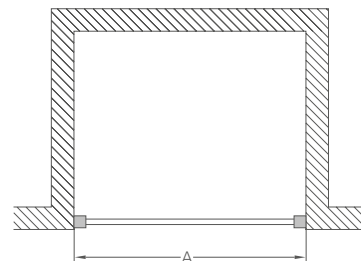

HINGED DOORS

Size*	Adjustment min-max	Enclosure code	Enclosure price	Tray code	Tray price	Complete price
760 x 760	720 - 760	BU1 (C19)	£499	Z1159	£98	£597
800 x 800	760 - 800	BU2 (C20)	£549	Z1160	£111	£660
900 x 760	860 - 900	BU3 (C21)	£599	Z1163	£125	£724
900 x 800	860 - 900	BU3 (C21)	£599	Z1164	£128	£727
900 x 900	860 - 900	BU3 (C21)	£599	Z1161	£121	£720
900 x 1200	860 - 900	BU3 (C21)	£599	Z1176	£165	£764

*This indicates depth of matching tray size available for use in a recessed installation. All enclosures are 1950mm high and adjustable up to 20mm from each wall.

All shower posts are constructed from aluminium and can be installed with or without chrome ball header. Safety glass is 8mm thick and 3M™ easy clean coating.

Shower tray prices exclude waste
Code: Z1205 Price: £10