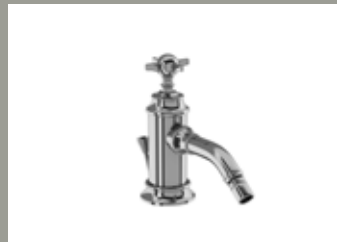

Chrome single lever bidet mixer with pop up waste

W: 65 D: 192 H: 174

Crosshead: ACL13C	£283
Chrome Lever: ABBL13C	£283
White Lever: AWL13C	£283
Black lever: ABL13C	£283