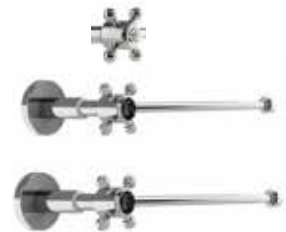

Black/Medici Burlington basin tap shut off valves (hot/cold)
W: 348 D: 64 H: 112
Black: W28 BLA   £99
Medici: W28 MED   £99