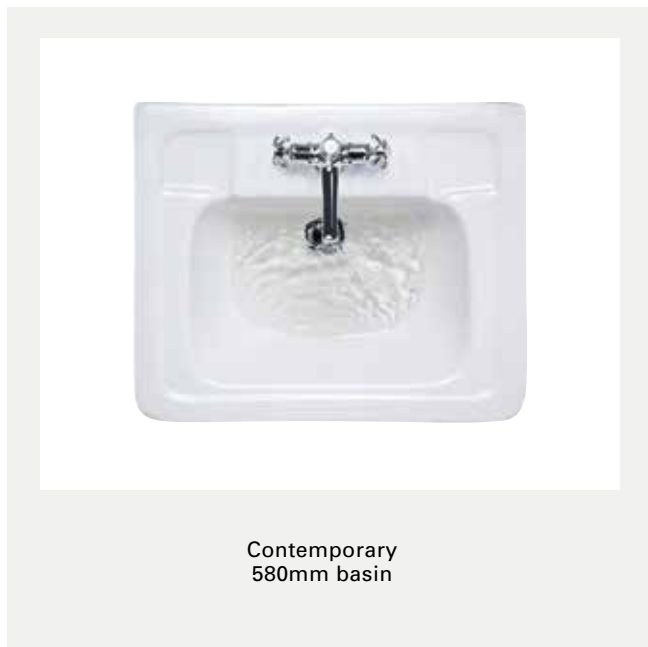

**Optional Extra for T22A CHR and T23A CHR**

We now offer an additional towel rack to add to your washstand. Please order the below:

T22A-S £199  
 T23A-S £199

*ONE, TWO, OR THREE TAP HOLE*

Select the brassware look you prefer with a choice of 1, 2 or 3 tap hole basins. Simply add 1TH, 2TH or 3TH to the end of your desired basin code. See page 152 to choose your corresponding brassware.

*TOWEL RAILS*

Add a towel rail to your basin.

560mm basin  
 T1 CHR £79  
 610mm basin  
 T3 CHR £89

\* Victorian basins are available with one, two or three tap holes. To order the correct basin configuration simply replace '\*\*' with 1TH, 2TH or 3TH.  
 \*\* 3TH basins cannot be used with semi-pedestals

## CONTEMPORARY BASINS

Select your basin shape

Contemporary  
580mm basin

Contemporary 580mm  
basin shown with  
standard pedestal

W: 580 D: 470 H: 840

Basin: B1*	£159
Pedestal: P1	£85
Complete price:	£244

Contemporary 580mm  
basin shown with  
semi-pedestal

W: 580 D: 470

Basin: B1*	£159
Pedestal: P8	£109
Complete price:	£268

Contemporary 580mm  
basin shown with chrome  
washstand pedestal

W: 580 D: 470 H: 840